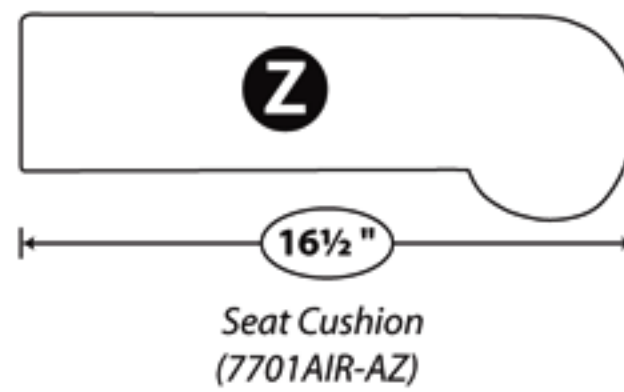

These measurements are provided for your information and reference ONLY. ComforTek Seating does not recommend or suggest spacing for any project.

Please consult with your local builder, architect or building code to determine spacing requirements for your jurisdiction.