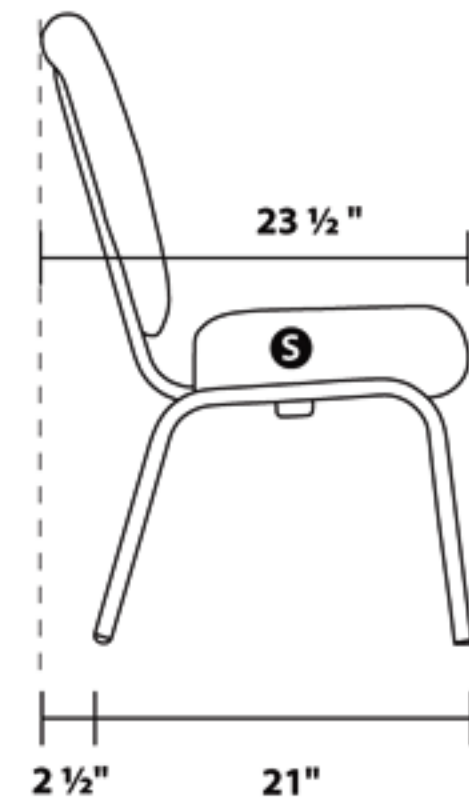

Chair / Row Spacing

Technical Bulletin - 03/010 #2

Date: March 2010