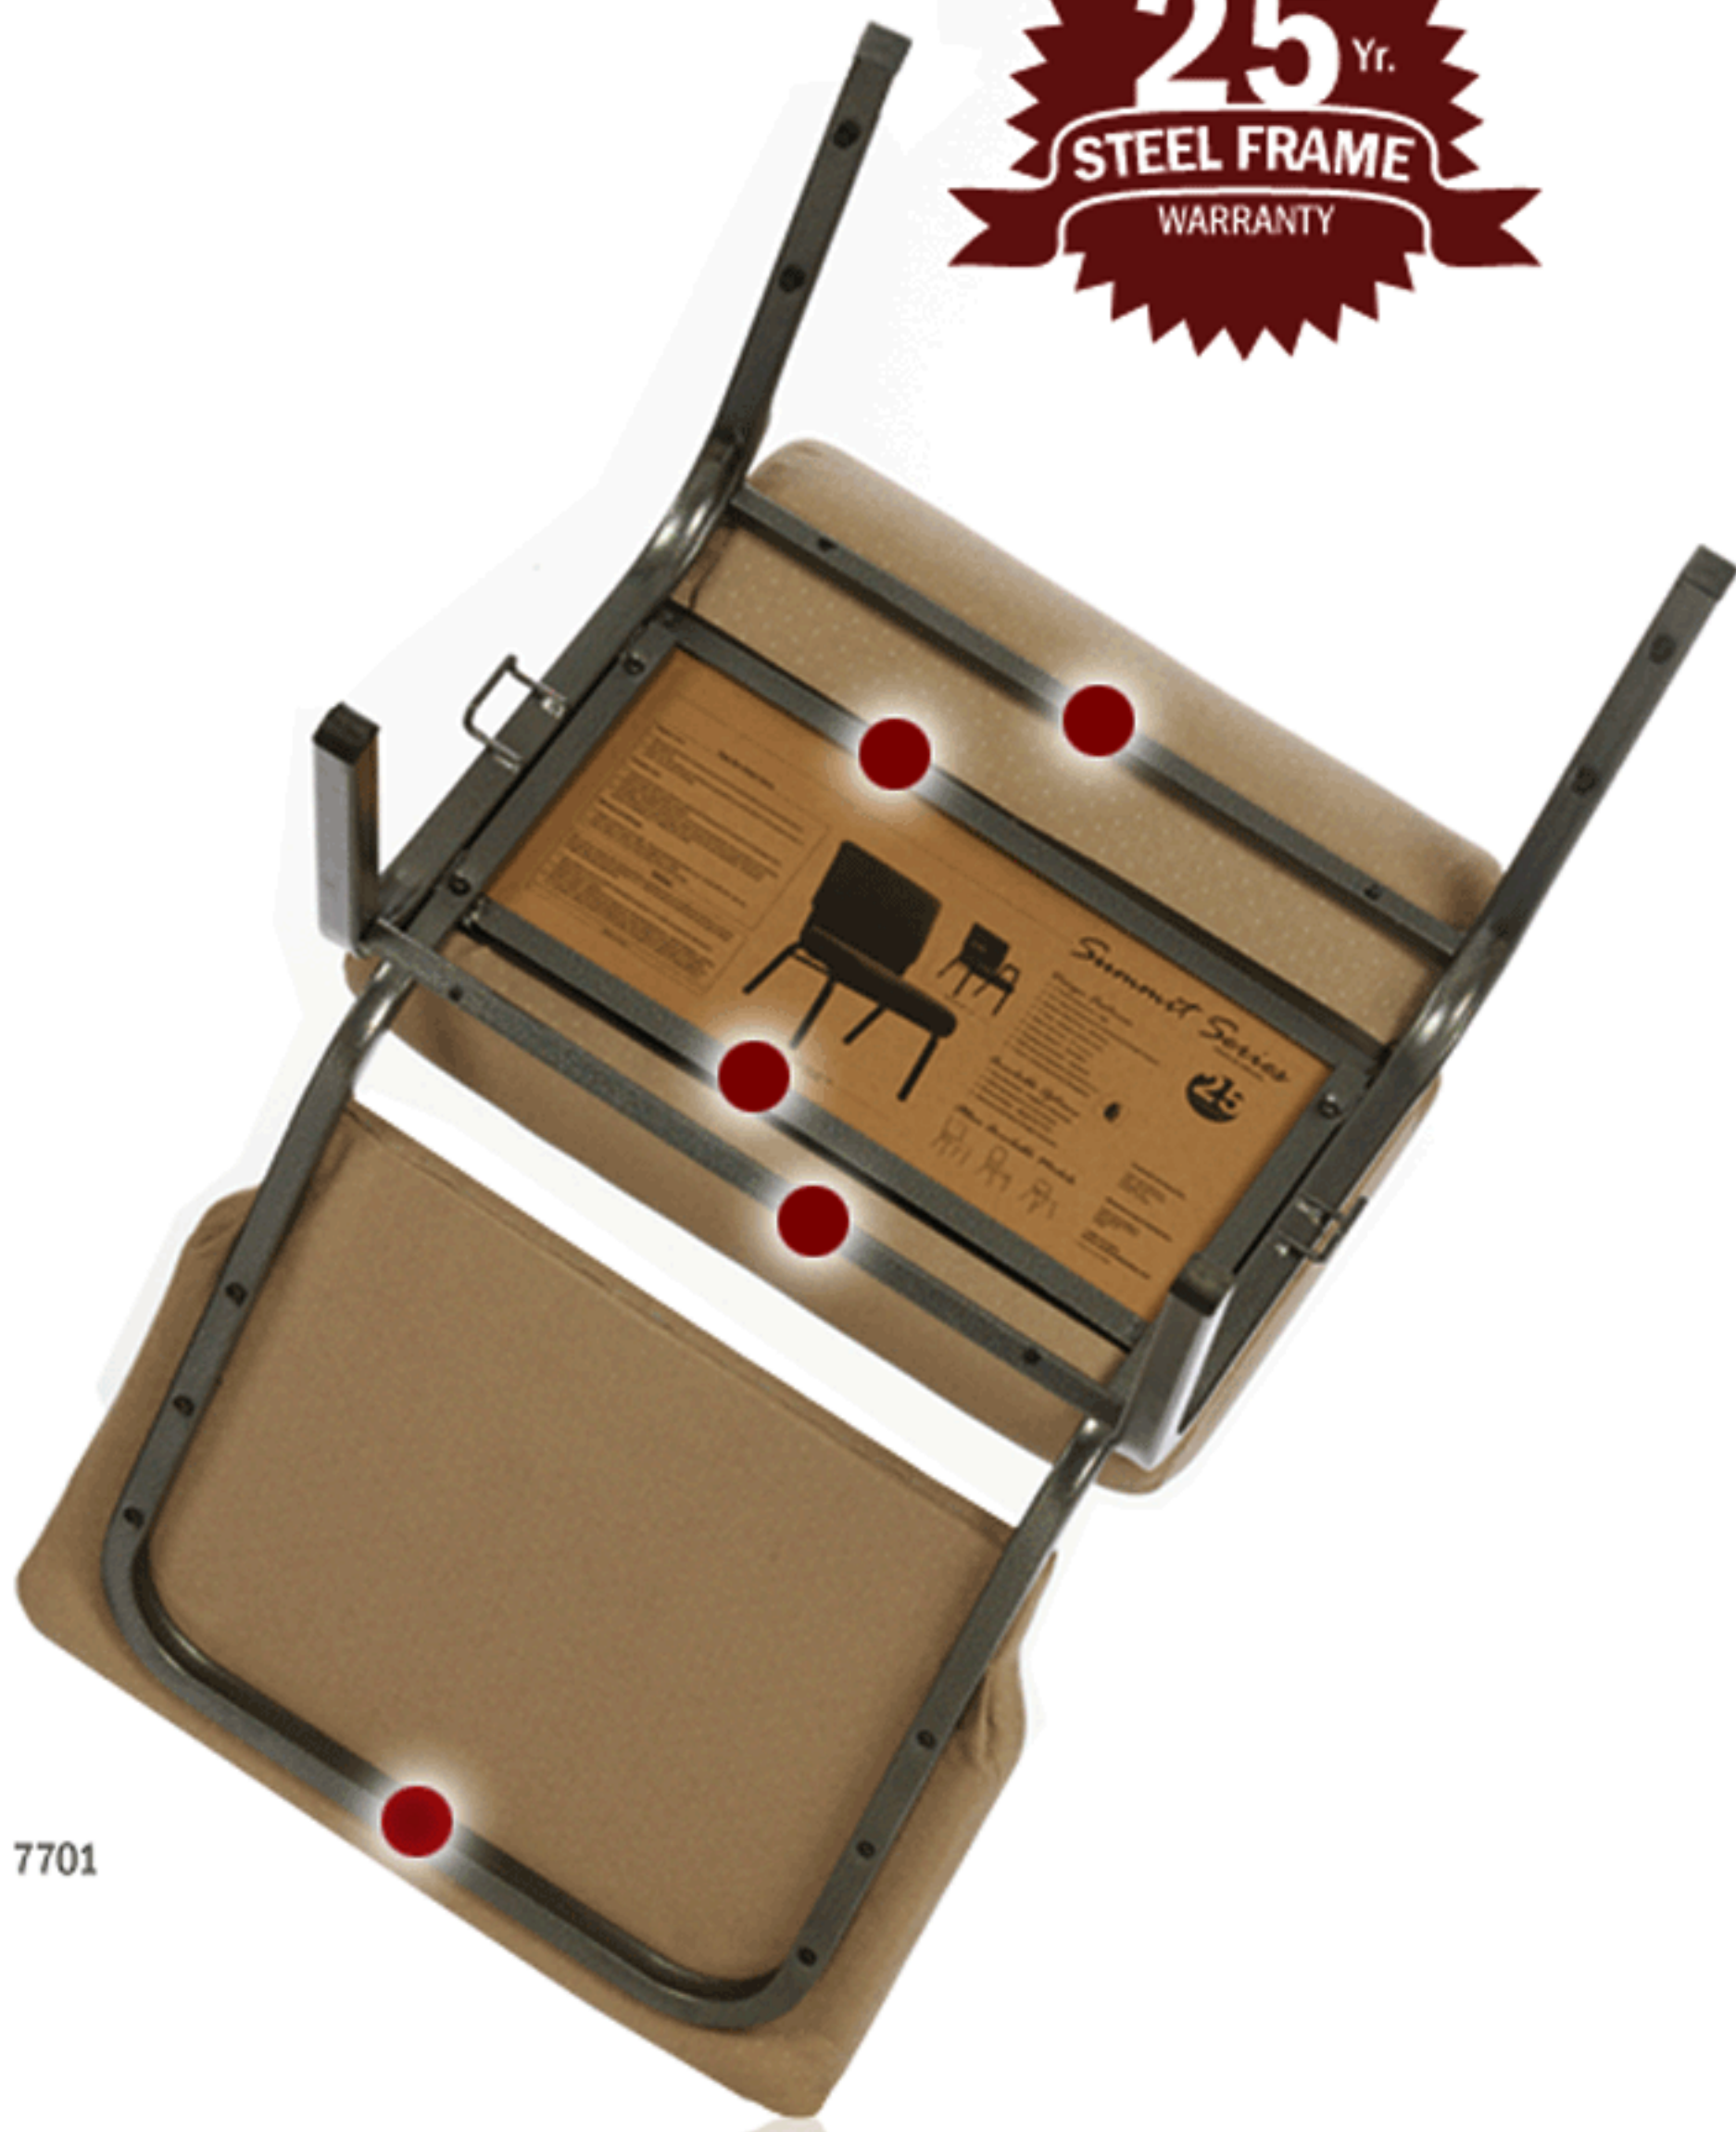

**5 STEEL CROSS MEMBERS
FOR UNSURPASSED LATERAL STABILITY**

**25^{Yr.}
STEEL FRAME
WARRANTY**

“Lifting the Joy of Worship”

Contact Charles through
www.churchfurniturecanada.ca
charles@churchmall.ca
905-228-2161