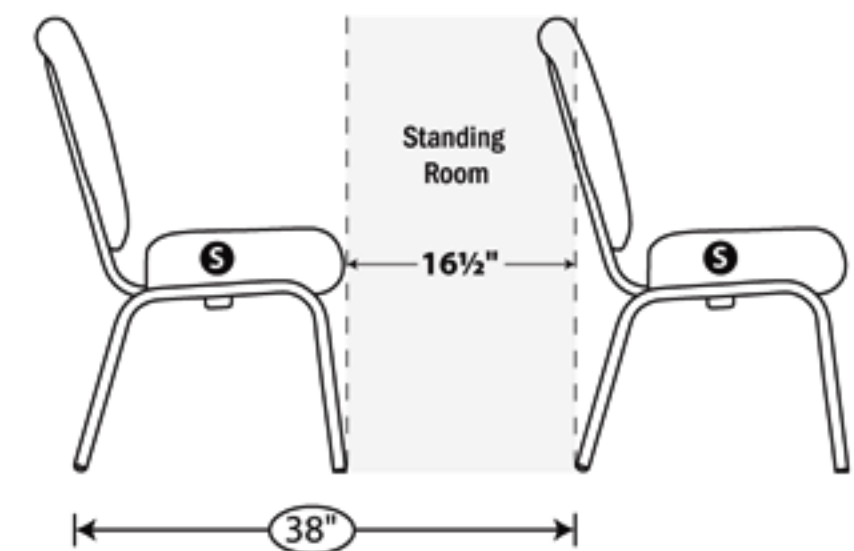

## Frame Width Floor Foot Print

### Layout 1 (Side Step)

- 20" @ 36" = 5.0 sq ft
- 22" @ 36" = 5.5 sq ft

### Layout 2 (Walk)

- 20" @ 38" = 5.27 sq ft
- 22" @ 38" = 5.80 sq ft