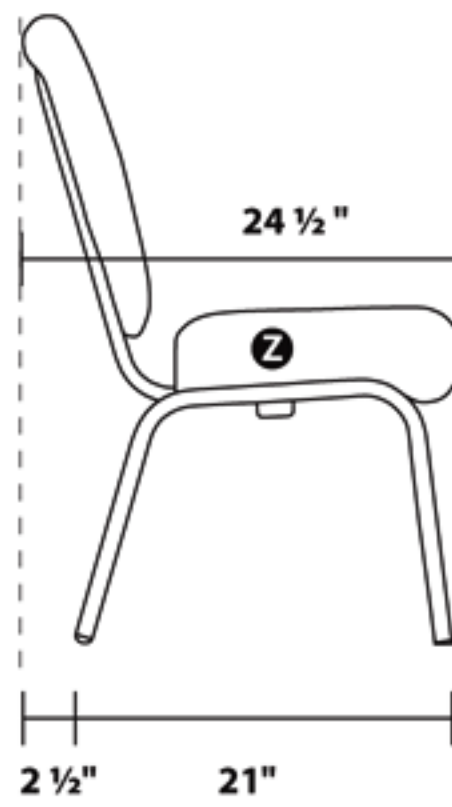

Chair / Row Spacing

Technical Bulletin - 03/010 #2

Date: March 2010