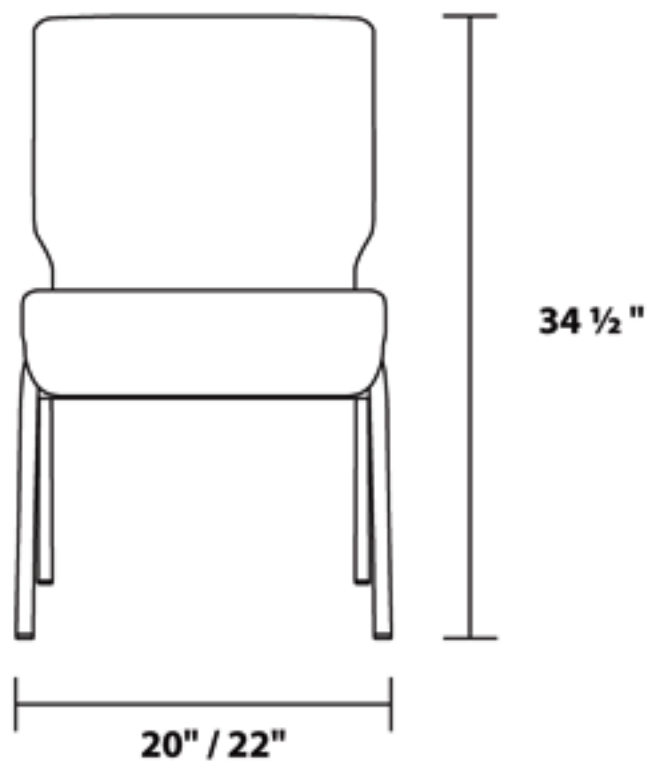

Chair / Row Spacing

Technical Bulletin - 03/010 #2

Date: March 2010