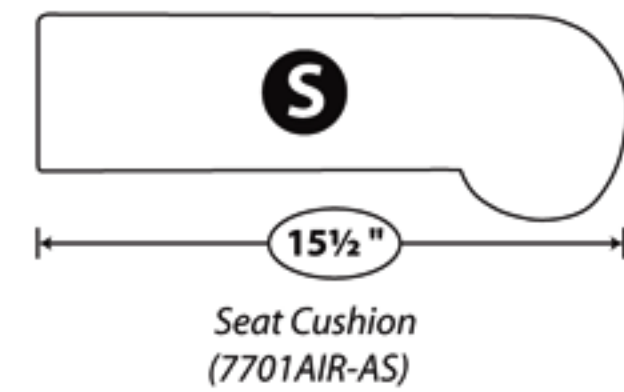

These measurements are provided for your information and reference ONLY. ComforTek Seating does not recommend or suggest spacing for any project.

Please consult with your local builder, architect or building code to determine spacing requirements for your jurisdiction.