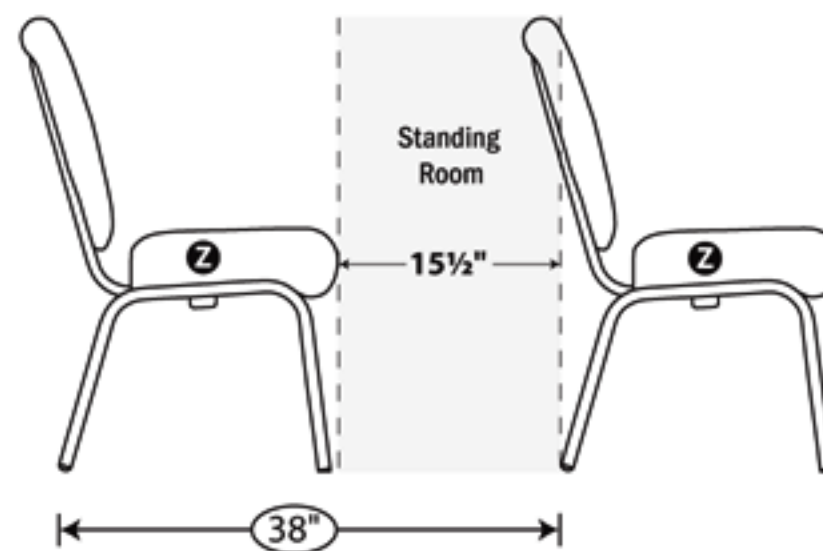

## Frame Width Floor Foot Print

### Layout 1 (Side Step)

- 20" @ 36" = 5.0 sq ft
- 22" @ 36" = 5.5 sq ft

### Layout 2 (Walk)

- 20" @ 38" = 5.27 sq ft
- 22" @ 38" = 5.80 sq ft